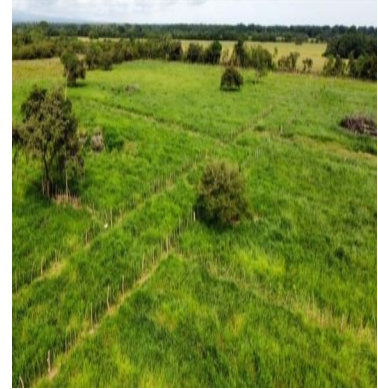

# FOR SALE

\$ 5,328,000.00 USD

Panama - Coclé

Anton - El Chiru

Listing ID: 003244219026

50-hectare farm for sale, currently used for livestock, with a structure for fattening cattle, excellent investment for the tourist growth of the area.