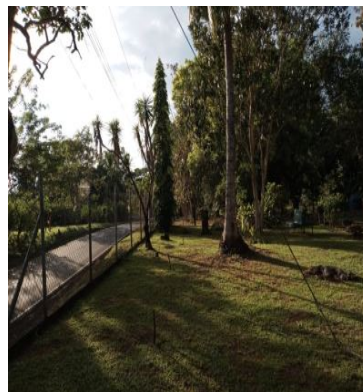

FOR SALE

\$ 1,200,000.00 USD

Panama - Chiriquí

Puerto Armuelles

Listing ID: 003244147207

Great real estate investment opportunity in Panama. This farm for sale in Chiriqui stands out for its versatility for agritourism, livestock, or commercial projects in an area of high demand by both foreign and local buyers. What makes this property for sale unique: Premium location in Altos de San Vicente with asphalt road frontage and immediate access to all essential public services. Highly fertile agricultural land with improved pastures for cattle breeding and fattening, as well as timber and fruit trees. Move-in ready infrastructure featuring a two-bedroom country house, an independent multi-purpose building, breeding galleries, covered containers, and water wells with pumps. Extensive total area of 15 hectares, ensuring a solid equity investment and high appreciation in the Panamanian real estate market. To receive more information about this property for sale and schedule a visit, contact me immediately. The best commercial properties and farms in Panama sell fast, secure your appointment today.