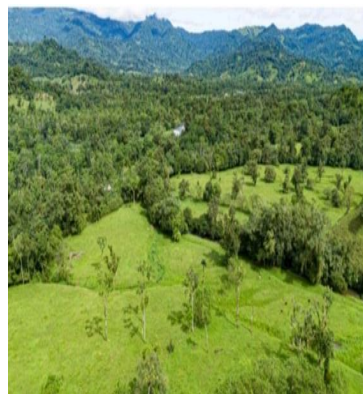

# FOR SALE

\$ 500,000.00 USD

Panama - Bocas del Toro

Chiriquí Grande

Listing ID: 003244147206

If you are looking for a high-yield real estate investment in Panama, this 27-hectare land for sale in Punta Peña, Chiriquí Grande, is the ideal option to expand your property portfolio. This commercial property features a strategic location fronting the main road to Rambala, guaranteeing impeccable logistical connectivity. The lot for sale offers 80% improved pastures, direct border with the Guabo River, and immediate access to essential public utilities such as electricity, water supply, and internet, optimizing the costs of your next investment project. Opportunities for property acquisition of this caliber in the Panama real estate market are limited. Contact immediately to secure this strategic asset and close the deal.