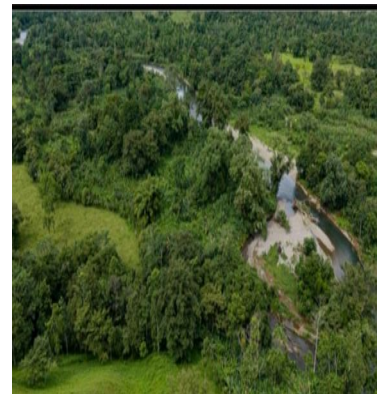

# FOR SALE

\$ 500,000.00 USD

Panama - Bocas del Toro

Chiriquí Grande

Listing ID: 003244147206

If you are looking for a high-yield real estate investment in Panama, this 27-hectare land for sale in Punta Peña, Chiriquí Grande, is the ideal option to expand your property portfolio. This commercial property features a strategic location fronting the main road to Rambala, guaranteeing impeccable logistical connectivity. The lot for sale offers 80% improved pastures, direct border with the Guabo River, and immediate access to essential public utilities such as electricity, water supply, and internet, optimizing the costs of your next investment project. Opportunities for property acquisition of this caliber in the Panama real estate market are limited. Contact immediately to secure this strategic asset and close the deal.