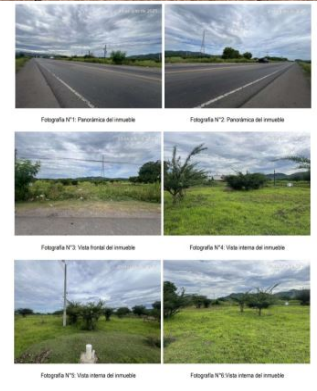

# FOR SALE

\$ 313,322.00 USD

Honduras - Choluteca

Choluteca

Listing ID: 003103469016

LOT FOR SALE IN PAVANA, CHOLUTECA, HNLand  
Features/Description:- Located on the road to Tegucigalpa,  
200 meters from the Pavana Police Station.- Measurements  
of 1.81 manzanas / 18,109.56 square varas.- Located by the  
roadside, area with high private and commercial vehicle  
traffic.- Non-floodable area.- Public lighting.- Access to  
public transportation, telephone/wifi network, electricity,  
drinking water (borehole). Potential Land Uses:- Gas  
station.- Office-Warehouse zone.- Shopping center.