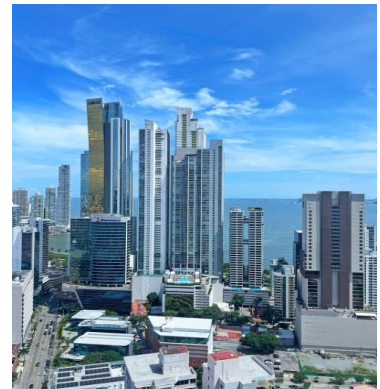

FOR SALE

\$ 332,000.00 USD

Panama - Panamá

Panama - Bella Vista

Listing ID: 002602428221

Available units starting from 100m2 all the way up to 1.000 m2 Upgrade your business presence with premium office space in Evolution Tower, one of Panama City's most modern and strategically located commercial buildings. Positioned in the heart of the financial district, these offices offer sleek contemporary design, floor-to-ceiling glass, and stunning city views. Enjoy top-tier amenities, 24/7 security, high-speed elevators, and easy access to banks, restaurants, and major roads. Ideal for investors or companies looking to establish a strong corporate image in a prestigious address. Secure your space in Evolution Tower today - where business meets opportunity.