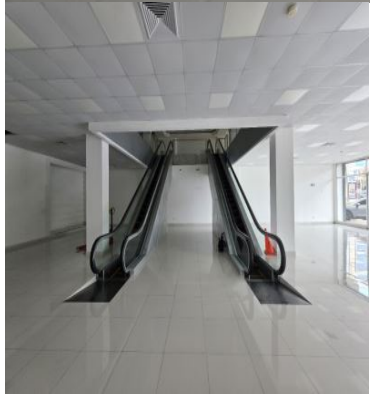

FOR LEASE

\$ 12,750.00 USD

Panama - Panamá

Panama - Avenida Ricardo J Alfaro

Listing ID: 002573805016

COMMERCIAL SPACE FOR RENT IN PLAZA ON VIA RICARDO J. ALFARO The space measures 850 square meters and is located on TUMBA MUERTO, a high-traffic area. Parking area. 850 square meters. Restrooms on the ground and upper floors. Restroom area. Air-conditioned room. Office area. Electric elevators View of the main street.