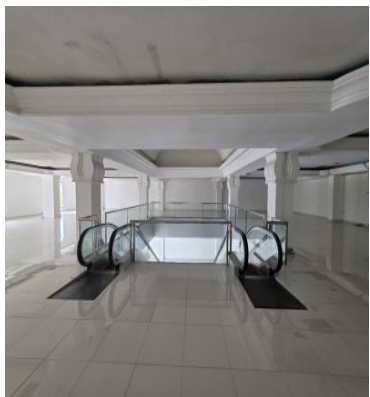

FOR LEASE

\$ 12,750.00 USD

Panama - Panamá

Panama - Avenida Ricardo J Alfaro

Listing ID: 002573805016

COMMERCIAL SPACE FOR RENT IN PLAZA ON VIA RICARDO J. ALFARO The space measures 850 square meters and is located on TUMBA MUERTO, a high-traffic area. Parking area. 850 square meters. Restrooms on the ground and upper floors. Restroom area. Air-conditioned room. Office area. Electric elevators View of the main street.