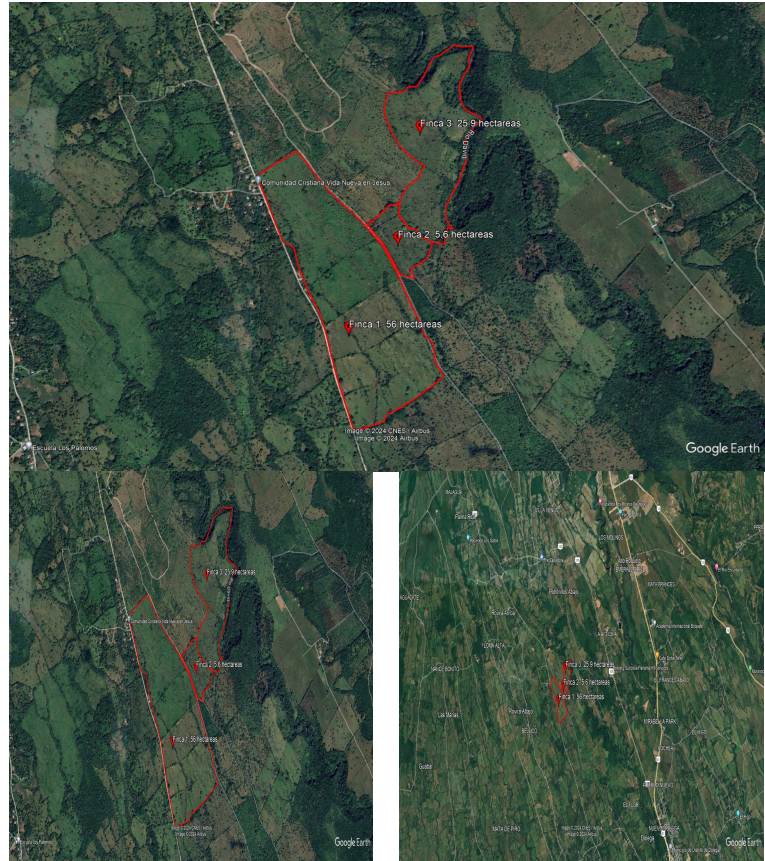

# FOR SALE

\$ 1,362,000.00 USD

Panama - Chiriquí

Dolega - Rovira

Listing ID: 002762883017

Discover this magnificent 207 acre (84 hectare)cattle ranch for sale, located in Rovira, Dolega, Chiriquí, at an altitude of 460 meters above sea level. The property consists of three parcels of land with improved pasture, predominantly flat and partly undulating topography. It borders the David River and features streams and natural springs that traverse the land, ensuring a constant water supply. Accessible via a stone road and with access to electricity, this ranch is divided into paddocks with living fences and barbed wire. Additionally, it boasts a variety of fruit and timber trees. Just 5 km from the Potrerillos Abajo road, the Rovira route connects with Santa Rosa, offering stunning mountain and sea views. This property is ideal for those seeking a privileged natural environment, perfect for cattle ranching and with all necessary amenities.