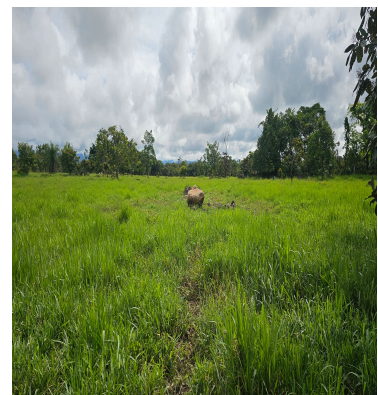

# FOR SALE

\$ 1,362,000.00 USD

Panama - Chiriquí

Dolega - Rovira

Listing ID: 002762883017

Discover this magnificent 207 acre (84 hectare)cattle ranch for sale, located in Rovira, Dolega, Chiriquí, at an altitude of 460 meters above sea level. The property consists of three parcels of land with improved pasture, predominantly flat and partly undulating topography. It borders the David River and features streams and natural springs that traverse the land, ensuring a constant water supply. Accessible via a stone road and with access to electricity, this ranch is divided into paddocks with living fences and barbed wire. Additionally, it boasts a variety of fruit and timber trees. Just 5 km from the Potrerillos Abajo road, the Rovira route connects with Santa Rosa, offering stunning mountain and sea views. This property is ideal for those seeking a privileged natural environment, perfect for cattle ranching and with all necessary amenities.