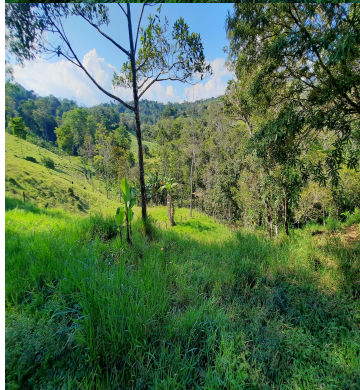

FOR SALE

\$ 380,000.00 USD

Panama - Chiriquí

Renacimiento - Monte Lirio

Listing ID: 002762479045

¡Discover a unique investment opportunity! This agricultural property spans 20.55 hectares, located in Chiriquí, Renacimiento, Monte Lirio, Palmarito, featuring undulating topography with improved pasture and water sources from two streams. Additionally, it has a water reserve pond and access to rural aqueduct water. **Key Features:** Location: Just 850 meters from the main road Rio Sereno-Volcán, and 6 minutes from the town of Rio Sereno. Volcán is a 45-minute drive away. Altitude: Situated at 960 meters above sea level, this property enjoys a pleasant climate all year round. On-Site Structures: 60m² storage building Camp for w