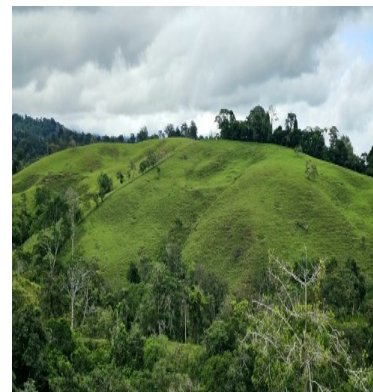

FOR SALE

\$ 2,990,798.00 USD

Panama - Chiriquí

Renacimiento - Rio Sereno

Listing ID: 002762479031

Lot 2 Discover a unique investment opportunity in high-altitude agriculture in Renacimiento, Panama. This stunning 213.63-hectare (527.89 Acres) estate offers an idyllic setting for cultivating coffee, avocados, and other products characteristic of the region. With an elevation ranging from 1,100 to 1,350 meters above sea level, and temperatures varying from 22°C to 31°C, the conditions are perfect for exceptional harvests. Key Features: Prime Location: Located in Santa Clara, Chiriquí, this estate is nestled in a naturally beautiful and tranquil environment. Diverse Terrain: The topography ranges from rolling to rugged, offering opportunities for various types of crops. Rich Ranching History: While currently a working cattle ranch, its potential for producing high-altitude coffee and avocados is exceptional. Access to Freshwater Sources: With three aqueducts and water intakes from the Guisado, Candela, and Chievo rivers, irrigation is secured for your crops. Panoramic Views: Enjoy stunning 360° views encompassing valleys, rivers, and mountains, creating a truly inspiring setting. Accessib