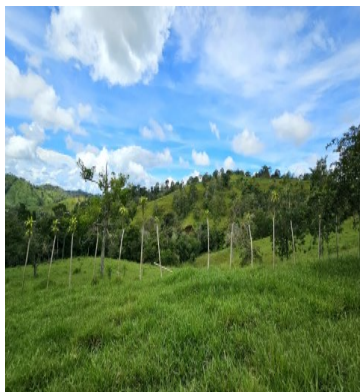

FOR SALE

\$ 2,990,798.00 USD

Panama - Chiriquí

Renacimiento - Rio Sereno

Listing ID: 002762479031

Lot 2 Discover a unique investment opportunity in high-altitude agriculture in Renacimiento, Panama. This stunning 213.63-hectare (527.89 Acres) estate offers an idyllic setting for cultivating coffee, avocados, and other products characteristic of the region. With an elevation ranging from 1,100 to 1,350 meters above sea level, and temperatures varying from 22°C to 31°C, the conditions are perfect for exceptional harvests. Key Features: Prime Location: Located in Santa Clara, Chiriquí, this estate is nestled in a naturally beautiful and tranquil environment. Diverse Terrain: The topography ranges from rolling to rugged, offering opportunities for various types of crops. Rich Ranching History: While currently a working cattle ranch, its potential for producing high-altitude coffee and avocados is exceptional. Access to Freshwater Sources: With three aqueducts and water intakes from the Guisado, Candela, and Chievo rivers, irrigation is secured for your crops. Panoramic Views: Enjoy stunning 360° views encompassing valleys, rivers, and mountains, creating a truly inspiring setting. Accessib