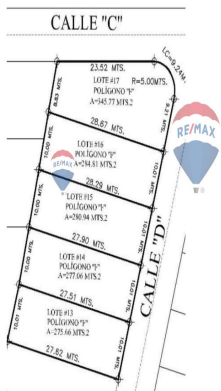

# FOR SALE

\$ 100,000.00 USD

El Salvador - Sonsonate

Nahuizalco

Listing ID: 002683373017

5 Lots for sale to make a Country House Semi-flat  
landHeight 950 meters above sea levelCypress TreesView  
towards the CoastVery cool temperatureAccess to Electrical  
EnergyAccess to Domestic WaterIdeal to Build: Cabin  
CottageResidential HouseHouse for AirbnbAgricultural land  
Nearby Towns: San Jose de La Majada - 10 MinutesJuayua  
- 15 MinutesLos Naranjos - 10 MinutesSalcoatitan - 20  
MinutesSonsonate - 15 Minutes