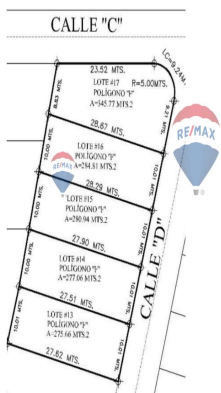

FOR SALE

\$ 100,000.00 USD

El Salvador - Sonsonate

Nahuizalco

Listing ID: 002683373017

5 Lots for sale to make a Country House Semi-flat
land Height 950 meters above sea level Cypress Trees View
towards the Coast Very cool temperature Access to Electrical
Energy Access to Domestic Water Ideal to Build: Cabin
Cottage Residential House House for Airbnb Agricultural land
Nearby Towns: San Jose de La Majada - 10 Minutes Juayua
- 15 Minutes Los Naranjos - 10 Minutes Salcoatitan - 20
Minutes Sonsonate - 15 Minutes