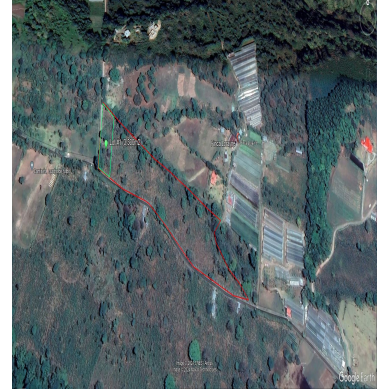

FOR SALE

\$ 231,000.00 USD

Panama - Chiriquí

Boquete - Los Naranjos

Listing ID: 002532323008

Located on El Salto Coffee Corridor, where the views of coffee plantations and rolling hills bring a sense of calm in the countryside of Boquete, Panama. New inventory of lots sized for building a new home with a proper driveway, enough space to build a casita, small orchard or a walk through garden of your dreams. Located in an area where a combination of beautiful classic homes have been the focal point of this area, and now new modern construction has given these coffee plantation hills an aesthetic many are seeking. The elevation allows for amazing views of Volcán Barú in one direction and even the Gulf of Chiriquí in the opposite. One minute drive to the Entrance of Volcán Barú Trail and a 10 minute drive on a quality paved road takes you to Downtown Boquete where you will enjoy quality restaurants and entertainment. Utility hookups such as water and electricity are accessible from each lot independently. Title to each lot will be provided. I'd love to hear from you, call me to meet up o