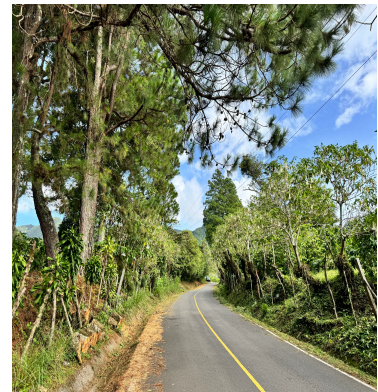

FOR SALE

\$ 231,000.00 USD

Panama - Chiriquí

Boquete - Los Naranjos

Listing ID: 002532323008

Located on El Salto Coffee Corridor, where the views of coffee plantations and rolling hills bring a sense of calm in the countryside of Boquete, Panama. New inventory of lots sized for building a new home with a proper driveway, enough space to build a casita, small orchard or a walk through garden of your dreams. Located in an area where a combination of beautiful classic homes have been the focal point of this area, and now new modern construction has given these coffee plantation hills an aesthetic many are seeking. The elevation allows for amazing views of Volcán Barú in one direction and even the Gulf of Chiriquí in the opposite. One minute drive to the Entrance of Volcán Barú Trail and a 10 minute drive on a quality paved road takes you to Downtown Boquete where you will enjoy quality restaurants and entertainment. Utility hookups such as water and electricity are accessible from each lot independently. Title to each lot will be provided. I'd love to hear from you, call me to meet up o