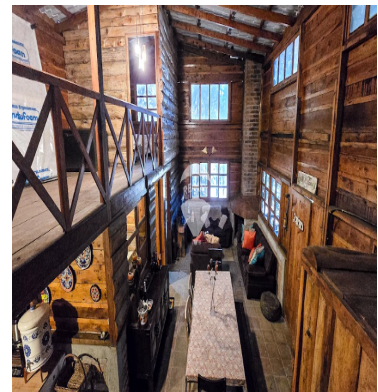

# FOR SALE

\$ 160,000.00 USD

El Salvador - Chalatenango

Chalatenango

Listing ID: 001461959082

Beautiful wooden cabin for sale located in a privileged setting in Montepinar, La Palma, Chalatenango. On a 4124V2 plot and with a construction of 85m2, it is ideal for those seeking tranquility and connection with nature in a pleasant climate. Surrounded by pine trees and with access to natural trails, this property offers a perfect refuge for rest or as an investment for ecological tourism. On the first level it has a living room with a fireplace, kitchen, dining room, bathroom, two bedrooms and a hallway that overlooks the view of the pine trees. On the second level it has another bedroom and a family room with a mezzanine. The residential has an access road in good condition, and offers the benefit of a natural environment with fresh air and a cool climate, as well as having a river and hiking trails. Take advantage of this opportunity to acquire your mountain refuge! Let's talk!