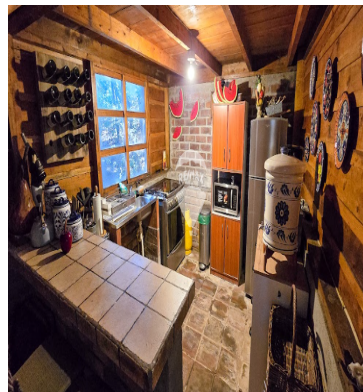

# FOR SALE

\$ 160,000.00 USD

El Salvador - Chalatenango

Chalatenango

Listing ID: 001461959082

Beautiful wooden cabin for sale located in a privileged setting in Montepinar, La Palma, Chalatenango. On a 4124V2 plot and with a construction of 85m2, it is ideal for those seeking tranquility and connection with nature in a pleasant climate. Surrounded by pine trees and with access to natural trails, this property offers a perfect refuge for rest or as an investment for ecological tourism. On the first level it has a living room with a fireplace, kitchen, dining room, bathroom, two bedrooms and a hallway that overlooks the view of the pine trees. On the second level it has another bedroom and a family room with a mezzanine. The residential has an access road in good condition, and offers the benefit of a natural environment with fresh air and a cool climate, as well as having a river and hiking trails. Take advantage of this opportunity to acquire your mountain refuge! Let's talk!